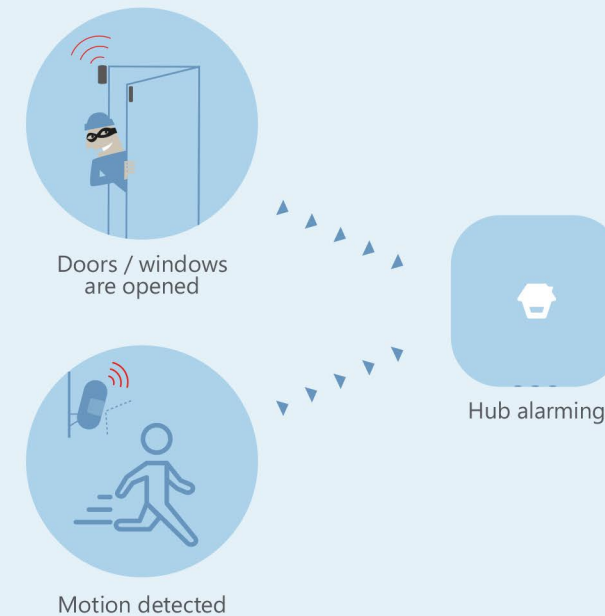

WiFi & 4G

Safe Home. Easy Security.

New

Your dealer

Saxnet
Orebyvej 129
DK-4990 Saksköbing

Email: info@saxnet.dk

www.saxnet.dk

- App push notification + SMS + phone call for triggered or alarmed events
- Expandable up to 50 Chuango wireless sensors, detecting for intrusion, water leaks and more
- Easy to share device access with family or friend accounts, with different authorization levels
- Door/window open alerts
- Voice interactions through the Google® Assistant and Amazon® Alexa
- Streamline design for any home decor
- Interaction with in-app smart products such as cameras and smart light bulbs
- Firmware Update via WiFi in the App

SMART

Safe Home. Easy Security.

LTE-400

WiFi & LTE Smart Home Alarm System

Dual networks, double the protection

What's included:

Smart Hub
LTE-400

Pet-immune PIR Motion Detector
PIR-910

Remote Control (x2)
RC-80

Door/Window Sensor (x2)
DWC-102

- Multiple types of notifications when triggered
- Plug and play, quick and easy installation
- Low battery alerts for sensors
- Operation and event log
- Rechargeable backup battery for 6 hours on stand-by
- 6 timers for auto control based on family daily routine
- Test mode for easy installation without triggering tamper alerts
- Selectable exit and entry delays so you don't trigger sensors by accident

Smart Home & Security

The LTE-400 works with a wide range of wireless, battery-powered sensors and accessories that are easy to install and use, so you can scale up the system based on your specific home security and automation needs.