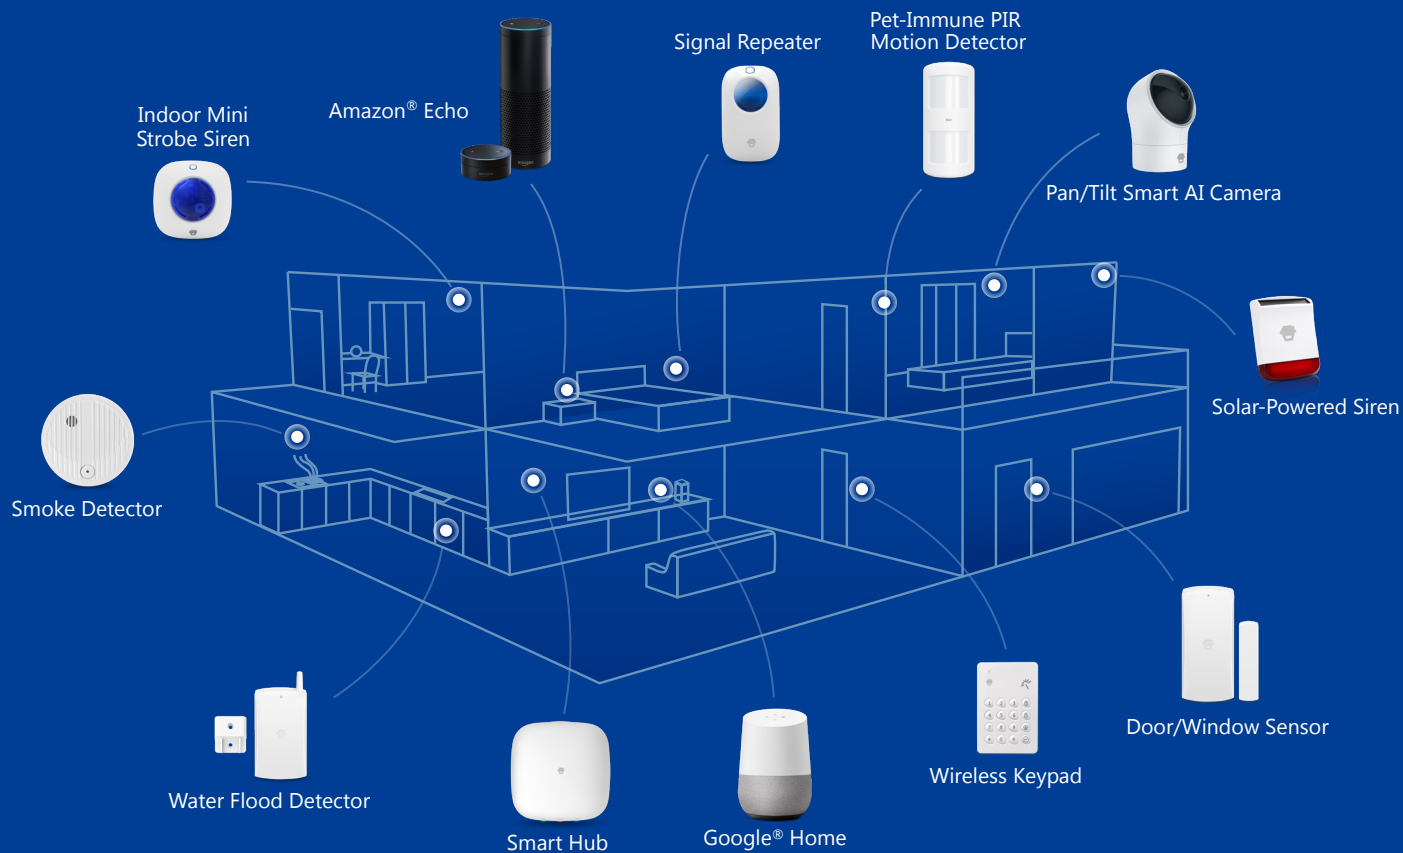

WiFi & 4G

Safe Home. Easy Security.

New

Your dealer

Saxnet
Orebyvej 129
DK-4990 Saksköbing

Email: info@saxnet.dk

www.saxnet.dk

- App push notification + SMS + phone call for triggered or alarmed events
- Expandable up to 50 Chuango wireless sensors, detecting for intrusion, water leaks and more
- Easy to share device access with family or friend accounts, with different authorization levels
- Door/window open alerts
- Voice interactions through the Google® Assistant and Amazon® Alexa
- Streamline design for any home decor
- Interaction with in-app smart products such as cameras and smart light bulbs
- Firmware Update via WiFi in the App

SMART

Safe Home. Easy Security.

LTE-400

WiFi & LTE Smart Home Alarm System

Dual networks, double the protection

What's included:

Smart Hub
LTE-400

Pet-immune PIR Motion Detector
PIR-910

Remote Control (x2)
RC-80

Door/Window Sensor (x2)
DWC-102

- Multiple types of notifications when triggered
- Plug and play, quick and easy installation
- Low battery alerts for sensors
- Operation and event log
- Rechargeable backup battery for 6 hours on stand-by
- 6 timers for auto control based on family daily routine
- Test mode for easy installation without triggering tamper alerts
- Selectable exit and entry delays so you don't trigger sensors by accident

Smart Home & Security

The LTE-400 works with a wide range of wireless, battery-powered sensors and accessories that are easy to install and use, so you can scale up the system based on your specific home security and automation needs.