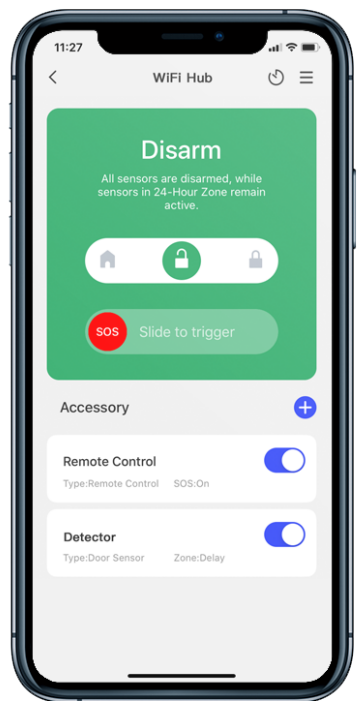

WiFi & 4G

Safe Home. Easy Security.

New

Your dealer

Saxnet
Orebyvej 129
DK-4990 Saksköbing

Email: info@saxnet.dk

www.saxnet.dk

- App push notification + SMS + phone call for triggered or alarmed events
- Expandable up to 50 Chuango wireless sensors, detecting for intrusion, water leaks and more
- Easy to share device access with family or friend accounts, with different authorization levels
- Door/window open alerts
- Voice interactions through the Google® Assistant and Amazon® Alexa
- Streamline design for any home decor
- Interaction with in-app smart products such as cameras and smart light bulbs
- Firmware Update via WiFi in the App

SMART

Safe Home. Easy Security.

LTE-400

WiFi & LTE Smart Home Alarm System

Dual networks, double the protection

What's included:

Smart Hub
LTE-400

Pet-immune PIR Motion Detector
PIR-910

Remote Control (x2)
RC-80

Door/Window Sensor (x2)
DWC-102

- Multiple types of notifications when triggered
- Plug and play, quick and easy installation
- Low battery alerts for sensors
- Operation and event log
- Rechargeable backup battery for 6 hours on stand-by
- 6 timers for auto control based on family daily routine
- Test mode for easy installation without triggering tamper alerts
- Selectable exit and entry delays so you don't trigger sensors by accident

Smart Home & Security

The LTE-400 works with a wide range of wireless, battery-powered sensors and accessories that are easy to install and use, so you can scale up the system based on your specific home security and automation needs.